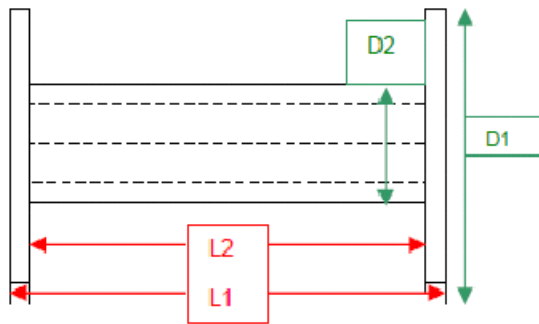

Spools for Solder Wire

| article | material | L1 | L2 | D1 | D2 | D3 | |
|---------|----------|------|------|------|------|------|-------------------|
| | | mm | mm | mm | mm | mm | |
| LS50 | LDPE | 9.0 | 5.5 | 51.0 | 18.0 | 15.2 | single-sided snap |
| L50 | PP-Copo | 13.0 | 7.5 | 50.0 | 23.0 | 20.0 | |
| L100 | PS | 15.5 | 12.5 | 50.0 | 18.5 | 15.0 | |
| L150 | PP | 16.5 | 13.0 | 63.5 | 28.0 | 25.0 | |
| L110 | PP | 18.5 | 16.0 | 54.0 | 27.0 | 25.0 | |
| L300 | PS | 24.0 | 18.5 | 92.0 | 74.0 | 70.0 | |
| L200 | PP | 26.0 | 23.0 | 63.5 | 28.0 | 25.0 | |
| L250 | PP | 38.0 | 33.0 | 50.0 | 18.5 | 15.5 | |
| L250C | PP | 37.0 | 33.0 | 49.5 | 18.5 | 15.3 | |
| L250BN | PP | 40.0 | 36.0 | 45.0 | 19.0 | 16.0 | with pin |
| L600 | PS | 43.0 | 39.0 | 65.0 | 28.0 | 25.0 | |
| L500M | PS | 57.5 | 50.0 | 50.0 | 18.0 | 15.5 | |
| L900 | PP | 76.0 | 72.5 | 64.5 | 28.0 | 25.0 | |
| L500 | PS | 77.5 | 70.0 | 50.0 | 18.5 | 15.5 | |
| L1000 | PS | 78.0 | 68.0 | 70.0 | 33.0 | 30.0 | ribbed flange |
| L1001 | PS | 78.0 | 68.0 | 70.0 | 50.0 | 15.0 | ribbed flange |

Further dimensions on the next page

Spools for Solder Wire

| article | material | L1 mm | L2 mm | D1 mm | D2 mm | D3 mm | |
|---------|----------|----------|----------|----------|----------|----------|---------------|
| L600R | PS | 43.0 | 39.0 | 65.0 | 28.0 | 25.0 | ribbed flange |
| L500R | PP-Copo | 44.0 | 34.0 | 71.0 | 33.0 | 30.0 | ribbed flange |
| L1000R | PP-Copo | 77.0 | 67.0 | 71.0 | 33.0 | 30.0 | ribbed flange |

| article | material | L1 mm | L2 mm | D1 mm | D2 mm | D3 mm | |
|---------------|----------|----------|----------|----------|----------|----------|--|
| HSP01 6531 | POM | 85.5 | 70.0 | 79.3 | 34.3 | 16.5 | |